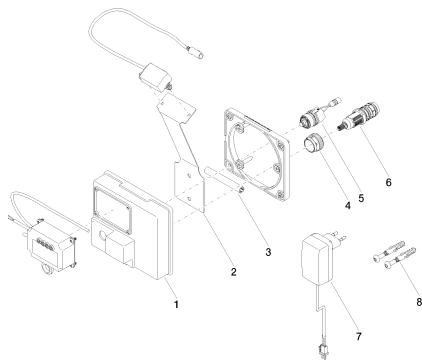

## Dimensional drawing

Sink - CL.1

eSET Touchfree Lavatory faucet with temperature adjustment -

Article number: 42 765 970 90

All dimensions in mm / inch = mm x 0,0394

Sink - CL.1

eSET Touchfree Lavatory faucet with temperature adjustment -

### Required article

35 740 970-90 0010

eSET Touchfree Lavatory faucet with temperature adjustment for deck-mounted installation -

35 741 970-90 0010

eSET Touchfree Lavatory faucet with temperature adjustment for wall-mounted installation -

### Spare parts list

Number	Item Number	Designation	Number of units
--------	-------------	-------------	-----------------