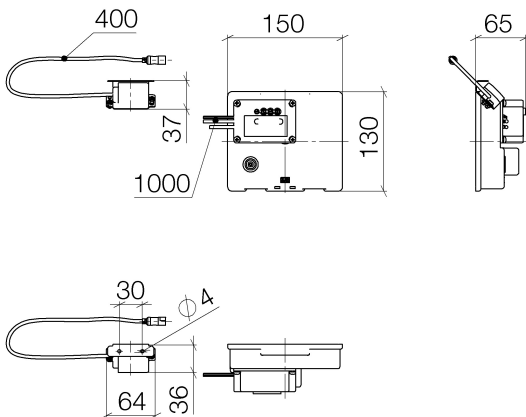

### eSET Touchfree Lavatory faucet with temperature adjustment -

Article number: 42 765 970 90

- Automatic cleaning feature
- Thermal disinfection
- Adjustable shut-off time
- Self-calibrating high-frequency sensors
- Solenoid valve
- Temperature adjustment via thermostat
- Plug-in power supply, 100-240 VAC / 12 V DC, 50-60 Hz, 18 W, incl. country-specific adaptor set
- Fittings group in compliance with DIN 4109: 1
- Not compatible with sinks made of conductive materials such as steel.
- Do not use in combination with closable drains

## Dimensional drawing

Sink - CL.1

eSET Touchfree Lavatory faucet with temperature adjustment -

Article number: 42 765 970 90

All dimensions in mm / inch = mm x 0,0394

Sink - CL.1

eSET Touchfree Lavatory faucet with temperature adjustment -

### Required article

35 740 970-90 0010

eSET Touchfree Lavatory faucet with temperature adjustment for deck-mounted installation -

35 741 970-90 0010

eSET Touchfree Lavatory faucet with temperature adjustment for wall-mounted installation -